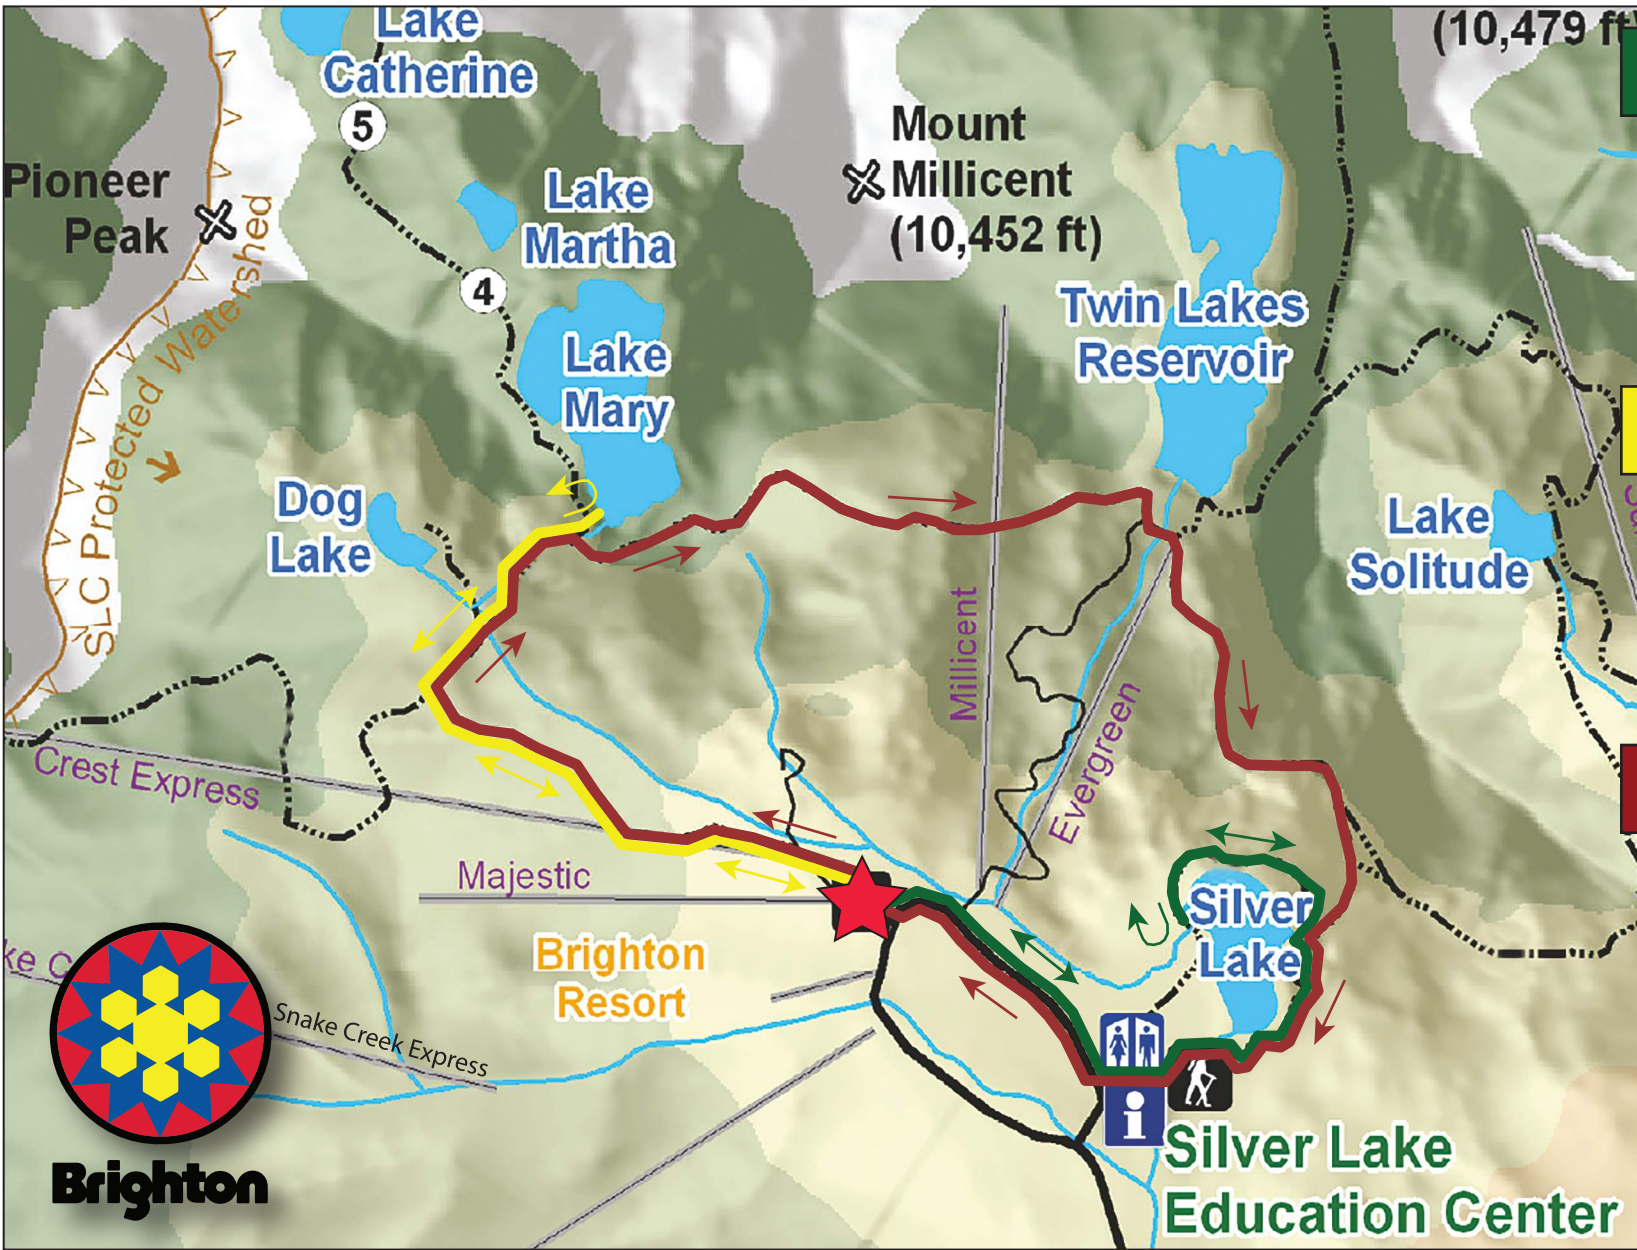

Self Guided Wildflower Walks: BRIGHTON

EASY WALK

Silver Lake, to the Boardwalk, out and back
 Length: 2.1 miles approx.
 Elevation Gain: 100 feet

MODERATE WALK

Lake Mary, out and back
 Length: 2 miles
 Elevation Gain: 720 feet

ADVANCED WALK

Brighton Lakes Loop Trail (Lake Mary out to Twin Lakes and down to Silver Lake)
 Length: 3.8 miles approx.
 Elevation Gain: 900 feet

★ START

Please scan this QR code to see the list of wildflowers you might encounter

Stay on designated trails	Observe all posted guidelines	Only use bathroom facilities	Do not litter	Keep dogs out of the watershed areas	Stay out of the water